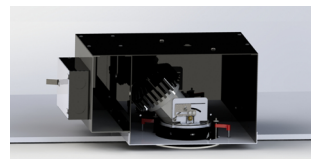

INFORMATION- HOUSING

RETROFIT

For easy installation in existing ceilings.

IC/NIC/CCP

For projects requiring housings or IC rated fixtures.

1287 Hanger Bars comes standard with fixed and adjustable housing (see below for hanger bar dimensions).

ADJUSTABLE All Drivers

FIXED C1/C2 Drivers

FIXED LUTRON / ELDO Drivers

PAN

For new construction applications not requiring a housing.

OPTION - New Pan

OPTION - Dropped Pan

for use in Armstrong® T-Bar ceilings

1287 Hanger Bar comes standard with Bracket Pan & IC/NIC
Maximum Extension: 26"

OPTION - Bracket Pan