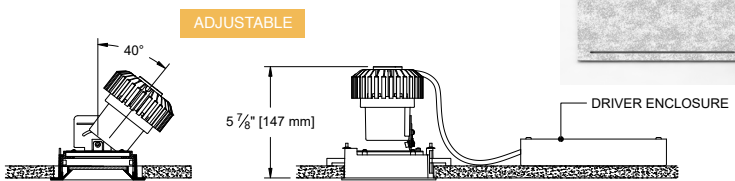

1287 Hanger Bars comes standard with fixed and adjustable housing (see below for hanger bar dimensions).

ADJUSTABLE All Drivers

FIXED C1/C2 Drivers

FIXED LUTRON / ELDO Drivers

PAN

For new construction applications not requiring a housing.

OPTION - New Pan

OPTION - Dropped Pan

for use in Armstrong® T-Bar ceilings

1287 Hanger Bar comes standard with Bracket Pan & IC/NIC
Maximum Extension: 26"

OPTION - Bracket Pan