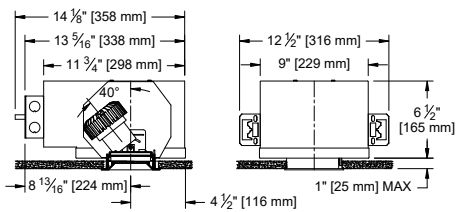

INFORMATION- HOUSING

RETROFIT

For easy installation in existing ceilings.

IC/NIC/CCP

For projects requiring housings or IC rated fixtures.

1287 Hanger Bars comes standard with fixed and adjustable housing (see below for hanger bar dimensions).

ADJUSTABLE All Drivers

FIXED C1/C2 Drivers

FIXED LUTRON / ELDO Drivers

PAN

For new construction applications not requiring a housing.

OPTION - New Pan

OPTION - Dropped Pan

for use in Armstrong® T-Bar ceilings

1287 Hanger Bar comes standard with Bracket Pan & IC/NIC
Maximum Extension: 26"

OPTION - Bracket Pan