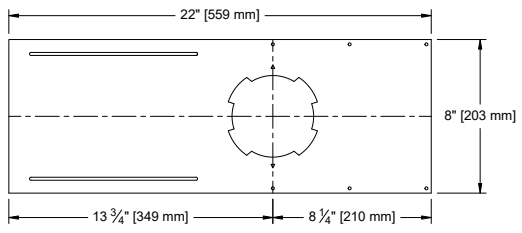

OPTION - New Pan