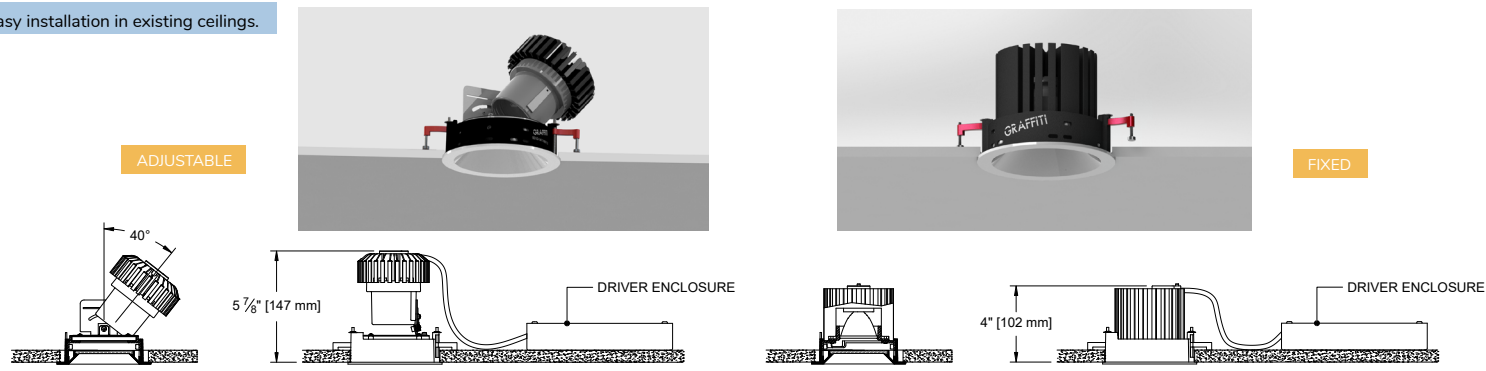

WHT = White

Lens

- 91A** = Solite
 - 79A** = Frosted
 - None
- [* CLICK HERE to view Accessories for Trims.](#)

INFORMATION- HOUSING

RETROFIT

For easy installation in existing ceilings.

IC/NIC/CCP

For projects requiring housings or IC rated fixtures.

1287 Hanger Bars comes standard with fixed and adjustable housing (see below for hanger bar dimensions).

ADJUSTABLE All Drivers

FIXED C1/C2 Drivers

FIXED LUTRON / ELDO Drivers

PAN

For new construction applications not requiring a housing.