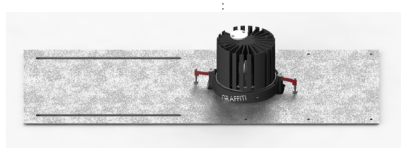

OPTION - New Pan