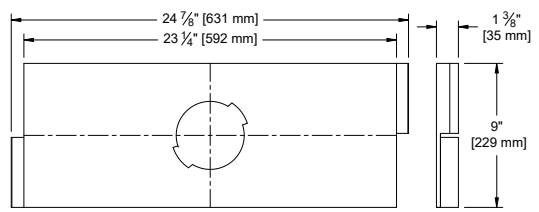

1287 Hanger Bars comes standard with fixed and adjustable housing (see below for hanger bar dimensions).

ADJUSTABLE All Drivers

FIXED C1/C2 Drivers

FIXED LUTRON / ELDO Drivers

PAN

For new construction applications not requiring a housing.

OPTION - New Pan

OPTION - Dropped Pan

for use in Armstrong® T-Bar ceilings

1287 Hanger Bar comes standard with Bracket Pan & IC/NIC
Maximum Extension: 26"

OPTION - Bracket Pan