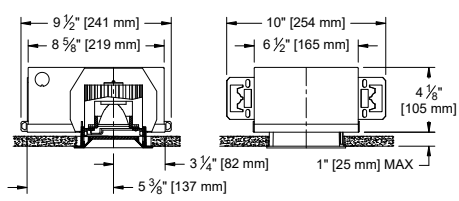

INFORMATION- HOUSING

RETROFIT

For easy installation in existing ceilings.

IC/NIC/CCP

For projects requiring housings or IC rated fixtures.

1287 Hanger Bars comes standard with fixed and adjustable housing (see below for hanger bar dimensions).

ADJUSTABLE All Drivers

FIXED C1/C2 Drivers

FIXED LUTRON / ELDO Drivers

PAN

For new construction applications not requiring a housing.

OPTION - New Pan

OPTION - Dropped Pan

for use in Armstrong® T-Bar ceilings

1287 Hanger Bar comes standard with Bracket Pan & IC/NIC
Maximum Extension: 26"

OPTION - Bracket Pan