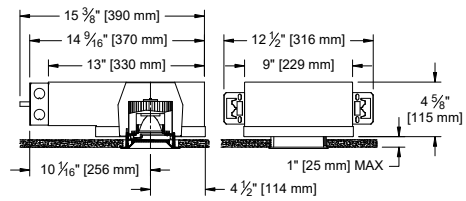

WHT = White

Lens

- 91A** = Solite
 - 79A** = Frosted
 - None
- [* CLICK HERE to view Accessories for Trims.](#)

INFORMATION- HOUSING

RETROFIT

For easy installation in existing ceilings.

IC/NIC/CCP

For projects requiring housings or IC rated fixtures.

1287 Hanger Bars comes standard with fixed and adjustable housing (see below for hanger bar dimensions).

ADJUSTABLE All Drivers

FIXED C1/C2 Drivers

FIXED LUTRON / ELDO Drivers

PAN

For new construction applications not requiring a housing.