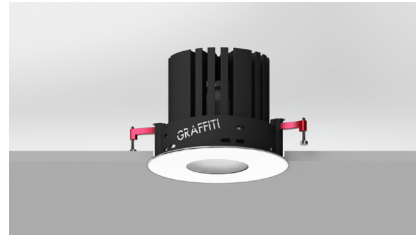

HOUSING - C1/C2 Fixed housing is smaller size than Lutron/EldoLED Fixed housing (see page 3 for details)*

TRIM - One piece die cast aluminum, flanged or flangeless trim with a 1/2" regress bevel and overlap for flange. Available for wet locations.

[**Fixture Care & Maintenance Guidelines](#)

INFORMATION- HOUSING

RETROFIT

For easy installation in existing ceilings.

ADJUSTABLE

FIXED

IC/NIC/CP

For projects requiring housings or IC rated fixtures.

1287 Hanger Bars comes standard with fixed and adjustable housing (see below for hanger bar dimensions).

ADJUSTABLE All Drivers

FIXED C1/C2 Drivers

FIXED LUTRON / ELDO Drivers

PAN

For new construction applications not requiring a housing.