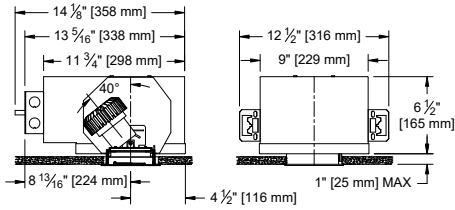

1287 Hanger Bars comes standard with fixed and adjustable housing (see below for hanger bar dimensions).

ADJUSTABLE All Drivers

FIXED C1/C2 Drivers

FIXED LUTRON / ELDO Drivers

PAN

For new construction applications not requiring a housing.