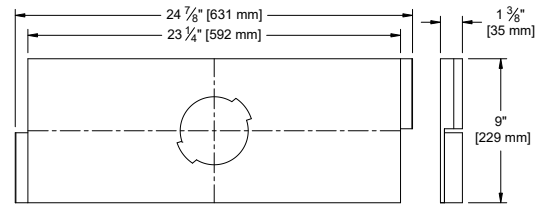

ADJUSTABLE

OPTION - New Pan

OPTION - Dropped Pan

for use in Armstrong® T-Bar ceilings

1287 Hanger Bar comes standard with Bracket Pan & IC/NIC

Maximum Extension: 26"

OPTION - Bracket Pan

FIXED