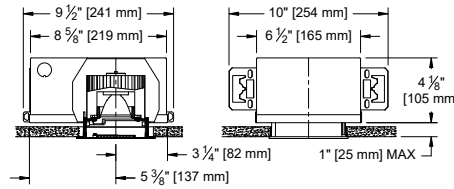

1287 Hanger Bars comes standard with fixed and adjustable housing (see below for hanger bar dimensions).

ADJUSTABLE All Drivers

FIXED C1/C2 Drivers

FIXED LUTRON / ELDO Drivers

PAN

For new construction applications not requiring a housing.