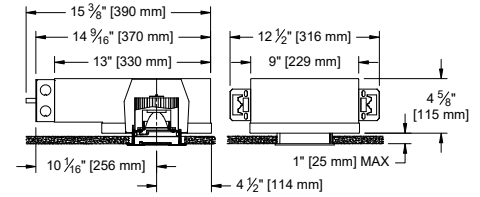

1287 Hanger Bars comes standard with fixed and adjustable housing (see below for hanger bar dimensions).

ADJUSTABLE All Drivers

FIXED C1/C2 Drivers

FIXED LUTRON / ELDO Drivers

PAN

For new construction applications not requiring a housing.