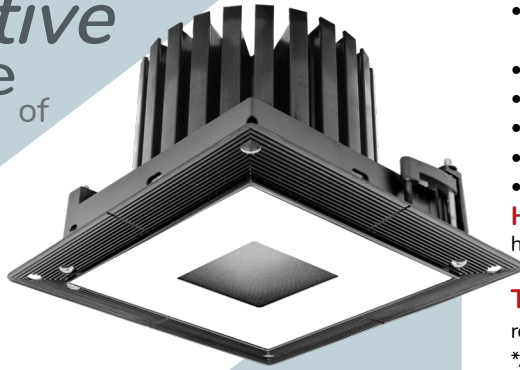

Project Name:

Specifier:

Distributor:

Quantity:

Type:

Signature:

GR-F Series

The
Innovative
Line
of

LED
Lighting
Solutions

GRF

Series in low to medium ceiling heights typically found in residential, commercial or retail applications. GRF series fixtures feature a flat trim surface that blends seamlessly with the ceiling construction. The Graffiti™ fixtures provide cost effective LED lighting solutions. As the creative spirit of its name implies, Graffiti™ systems provide all the quality SLI has grown famous for over the last 25 years, but at reduced lead times, affordable price points and innovative technologies that will liberate your creative flair.

THERMAL MANAGEMENT: Proprietary high performance aluminum black heatsink for maximum LED life

ADJUSTABLE/FIXED

SPECIFICATIONS

MOUNTING - Recessed in architectural ceiling. Butterfly brackets and Hanger bars included with housing and mounting pans.

HOUSING - C1/C2 Fixed housing is smaller size than Lutron/EldoLED Fixed housing (see page 3 for details)*

TRIM - One piece die cast aluminum, flanged or flangeless trim with a 1/2" regress bevel and overlap for flange. Available for wet locations.