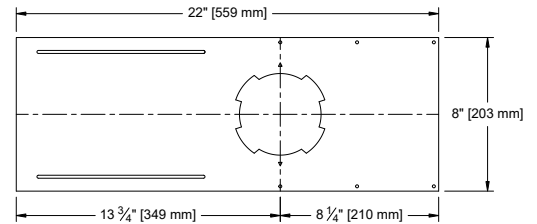

OPTION - New Pan