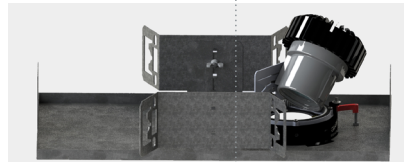

ADJUSTABLE

OPTION - New Pan

OPTION - Dropped Pan

for use in Armstrong® T-Bar ceilings

1287 Hanger Bar comes standard with Bracket Pan & IC/NIC

Maximum Extension: 26"

OPTION - Bracket Pan

FIXED