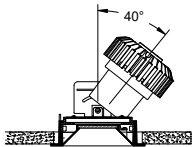

1287 Hanger Bars comes standard with fixed and adjustable housing (see below for hanger bar dimensions).

ADJUSTABLE All Drivers

FIXED C1/C2 Drivers

FIXED LUTRON / ELDO Drivers

PAN

For new construction applications not requiring a housing.

ADJUSTABLE

OPTION - New Pan

OPTION - Dropped Pan

for use in Armstrong® T-Bar ceilings

1287 Hanger Bar comes standard with Bracket Pan & IC/NIC

Maximum Extension: 26"

OPTION - Bracket Pan

FIXED