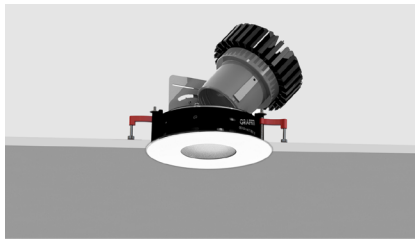

INFORMATION- HOUSING

RETROFIT

For easy installation in existing ceilings.

ADJUSTABLE