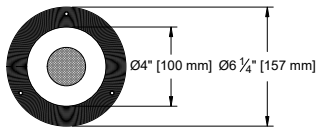

Graffiti™ Trim

GRTF

Shape

- RD = Round
- SQ = Square

Trim *Lens Required

- FT = Flanged
- FST* = Flanged Shower
- TEX2 = Extension Clips
- ZT = Flangeless
- ZST* = Flangeless Shower

Finish

WHT

WHT = White

Lens

- 91A = Solite
- 79A = Frosted
- None * [CLICK HERE to view Accessories for Trims.](#)

INFORMATION- TRIM

ROUND/ FLANGED

ROUND / FLANGELESS

SQUARE / FLANGED

SQUARE / FLANGELESS