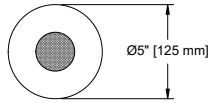

Graffiti™ Trim

GRTF

Shape

- RD = Round
- SQ = Square

Trim *Lens Required

- FT = Flanged
- FST* = Flanged Shower
- TEX2 = Extension Clips
- ZT = Flangeless
- ZST* = Flangeless Shower

Finish

WHT

WHT = White

Lens

- 91A = Solite
- 79A = Frosted
- None * [CLICK HERE to view Accessories for Trims.](#)

INFORMATION- TRIM

ROUND/ FLANGED

ROUND / FLANGELESS

SQUARE / FLANGED

SQUARE / FLANGELESS