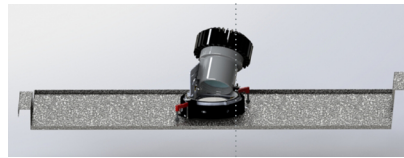

HOUSING - C1/C2 Fixed housing is smaller size than Lutron/EldoLED Fixed housing (see page 3 for details)*

TRIM - One piece die cast aluminum, flanged or flangeless trim with a 1/2" regress bevel and overlap for flange. Available for wet locations.

1287 Hanger Bars comes standard with fixed and adjustable housing (see below for hanger bar dimensions).

ADJUSTABLE All Drivers

FIXED C1/C2 Drivers

FIXED LUTRON / ELDO Drivers

PAN

For new construction applications not requiring a housing.

ADJUSTABLE

OPTION - New Pan

OPTION - Dropped Pan

for use in Armstrong® T-Bar ceilings

1287 Hanger Bar comes standard with Bracket Pan & IC/NIC

Maximum Extension: 26"

OPTION - Bracket Pan

FIXED