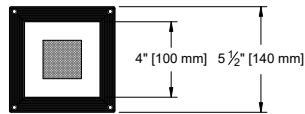

WHT = White

Lens

- 91A = Solite
- 79A = Frosted
- None * [CLICK HERE to view Accessories for Trims.](#)

INFORMATION- TRIM

ROUND/ FLANGED

ROUND / FLANGELESS

SQUARE / FLANGED

SQUARE / FLANGELESS