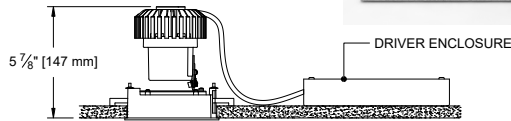

PAN

For new construction applications not requiring a housing.

ADJUSTABLE