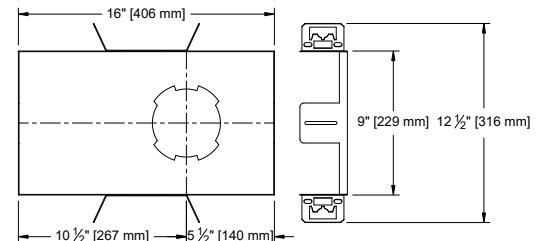

ADJUSTABLE

OPTION - New Pan

OPTION - Dropped Pan

for use in Armstrong® T-Bar ceilings

1287 Hanger Bar comes standard with Bracket Pan & IC/NIC

Maximum Extension: 26"

OPTION - Bracket Pan

FIXED