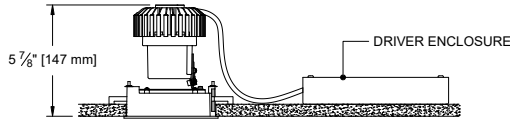

INFORMATION- HOUSING

RETROFIT

For easy installation in existing ceilings.

ADJUSTABLE

FIXED

IC/NIC/CP

For projects requiring housings or IC rated fixtures.

1287 Hanger Bars comes standard with fixed and adjustable housing (see below for hanger bar dimensions).

ADJUSTABLE All Drivers

FIXED C1/C2 Drivers

FIXED LUTRON / ELDO Drivers

PAN

For new construction applications not requiring a housing.

ADJUSTABLE

OPTION - New Pan

OPTION - Dropped Pan

for use in Armstrong® T-Bar ceilings

1287 Hanger Bar comes standard with Bracket Pan & IC/NIC

Maximum Extension: 26"

OPTION - Bracket Pan

FIXED