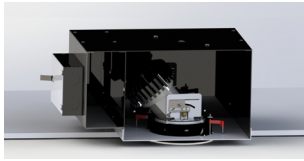

IC/NIC/CP

For projects requiring housings or IC rated fixtures.

1287 Hanger Bars comes standard with fixed and adjustable housing (see below for hanger bar dimensions).

ADJUSTABLE All Drivers