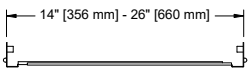

ADJUSTABLE

OPTION - New Pan

OPTION - Dropped Pan

for use in Armstrong® T-Bar ceilings

1287 Hanger Bar comes standard with Bracket Pan & IC/NIC

Maximum Extension: 26"

OPTION - Bracket Pan

FIXED