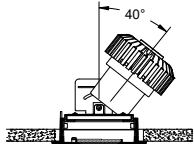

INFORMATION- HOUSING

RETROFIT

For easy installation in existing ceilings.

ADJUSTABLE

FIXED

IC/NIC/CP

For projects requiring housings or IC rated fixtures.

1287 Hanger Bars comes standard with fixed and adjustable housing (see below for hanger bar dimensions).

ADJUSTABLE All Drivers

FIXED C1/C2 Drivers

FIXED LUTRON / ELDO Drivers

PAN

For new construction applications not requiring a housing.

ADJUSTABLE

OPTION - New Pan

OPTION - Dropped Pan

for use in Armstrong® T-Bar ceilings

1287 Hanger Bar comes standard with Bracket Pan & IC/NIC

Maximum Extension: 26"

OPTION - Bracket Pan

FIXED